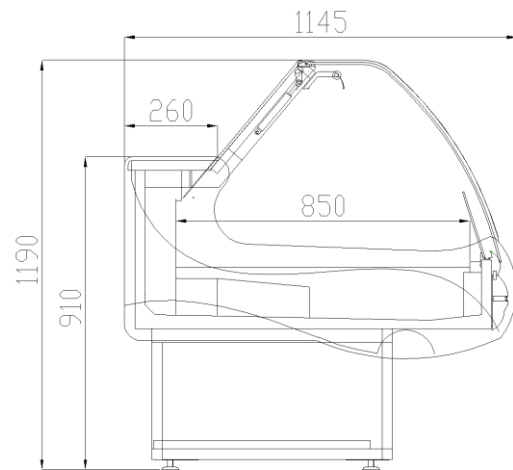

Linear Cabinet