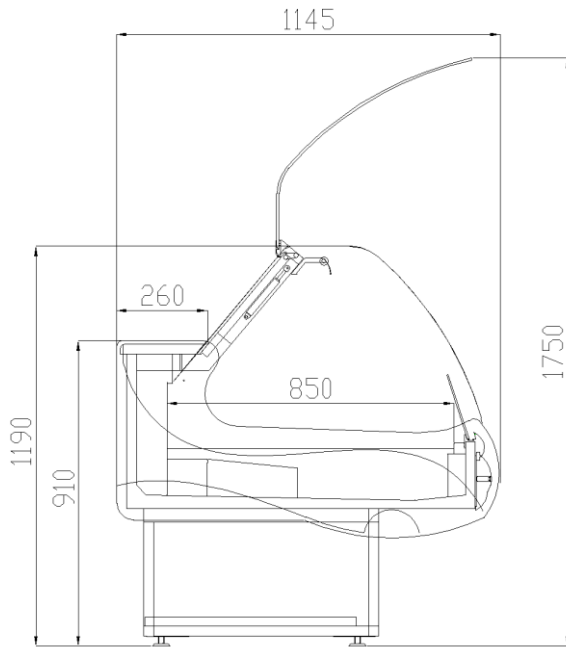

Linear Cabinet