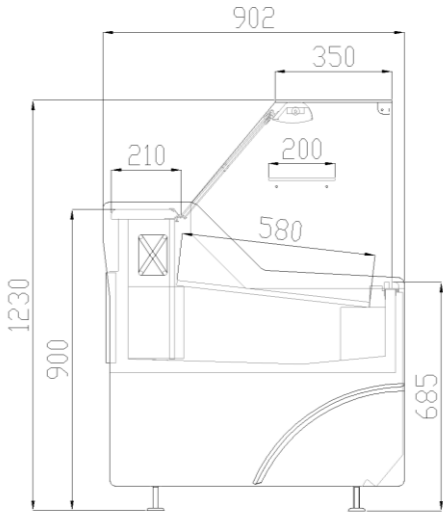

Off-cycle defrost

Ceramic glass

Ventilated

Remote condensing unit

R404A

LED lighting

Lazuli RDA				
Length mm		1590	1965	2590
Lazuli RDA	Linear Cabinet	BSS_1590RGR	BSS_2090RGR	BSS_2590RGR

Linear Cabinet