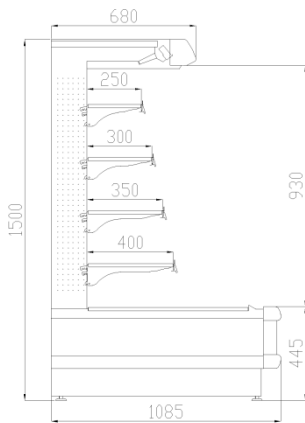

Linear Cabinet Marble H15