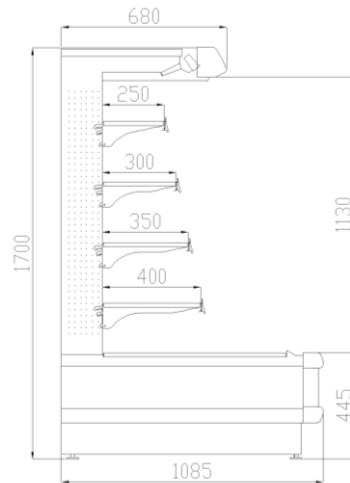

Linear Cabinet Marble H17