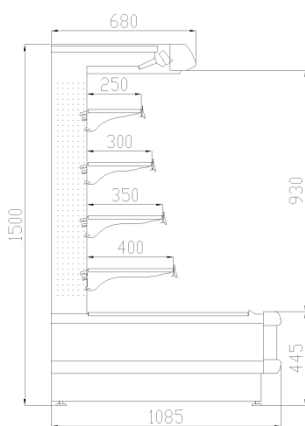

End Cabinet Marble H15