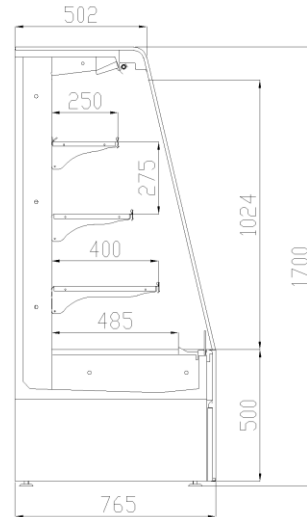

Linear Cabinet
Olivine H17