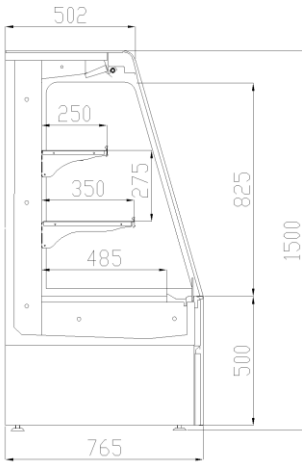

Linear Cabinet
Olivine H15