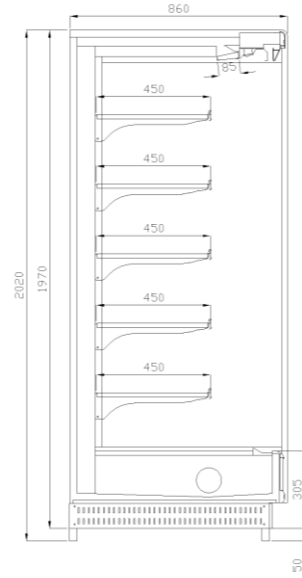

Linear Cabinet

End Cabinet