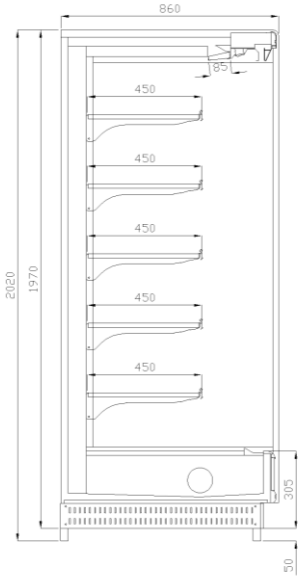

Linear Cabinet

End Cabinet