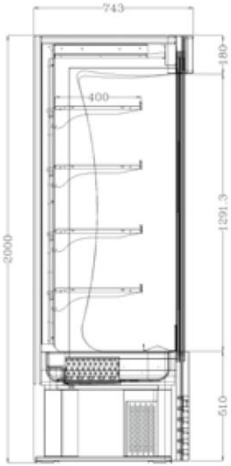

Linear Cabinet
BLF906