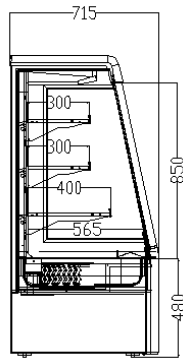

Linear Cabinet
BLF706