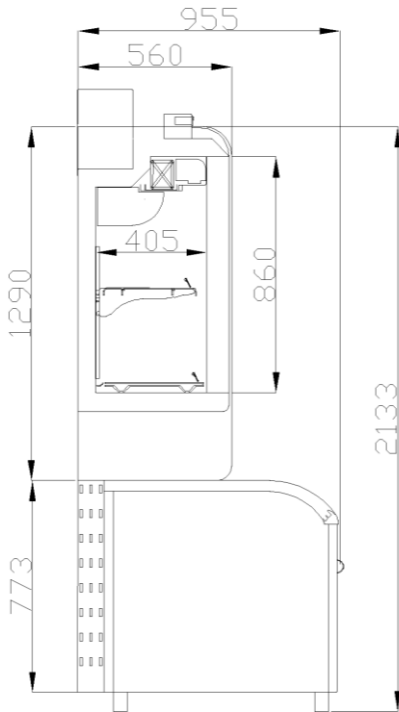

Incorporated condensing unit

R404A

Propane refrigerant gas (R290)

LED lighting

Trader Combine			
Length mm		1275	2105
Trader Combine	Linear Cabinet	UP-1200	UP-2100

Linear Cabinet

Legend

Bread